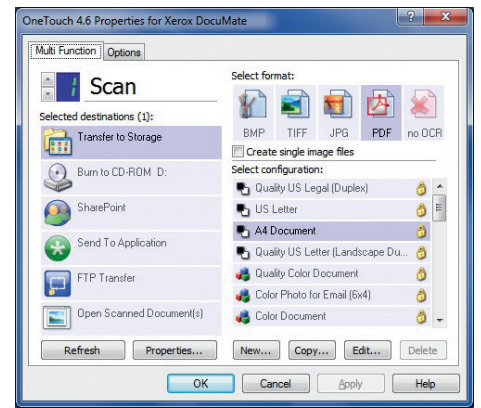

Nuance OmniPage Pro

Provides a precise OCR and layout retention solution, quickly turning scanned documents into editable, formatted text. The text can then be used in virtually any word processing, desktop publishing or web publishing programme.

Text Searchable PDF

Transform volumes of paper or photos into organised digital files that can be quickly found, the user can instantly search documents for keywords or phrases. This provides additional archival benefits beyond traditional storage, and the widely accepted PDF format lets everyone view and print documents – on any computer.

Kofax VRS Technology

Visioneer OneTouch with Kofax® VRS™ technology is an integrated software solution that combines the ease of Visioneer OneTouch scanning with the superior image quality achieved with Kofax VRS. Kofax VRS is an award winning patented technology that automatically insures the best possible image quality and OCR accuracy for scanned document images. As pages pass through the scanner, VRS performs a multipoint inspection of each document, instantly checking and adjusting alignment (skew), brightness, contrast and image clarity.

Visioneer OneTouch